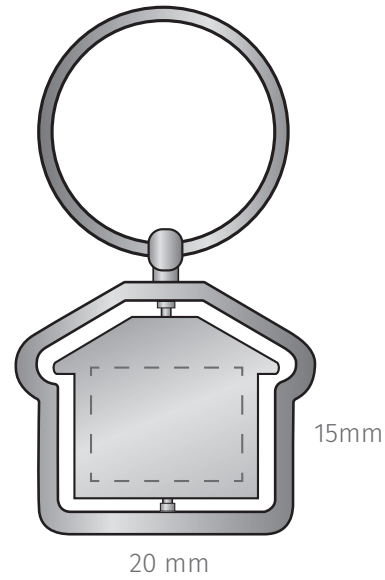

**TEMPLATE:**  
■ TWIRLING HOUSE KEYRING

Item shown at 100% actual size when viewed on A4 paper

BRANDING - Pad, Engrave

Max branding area 20 x 15mm